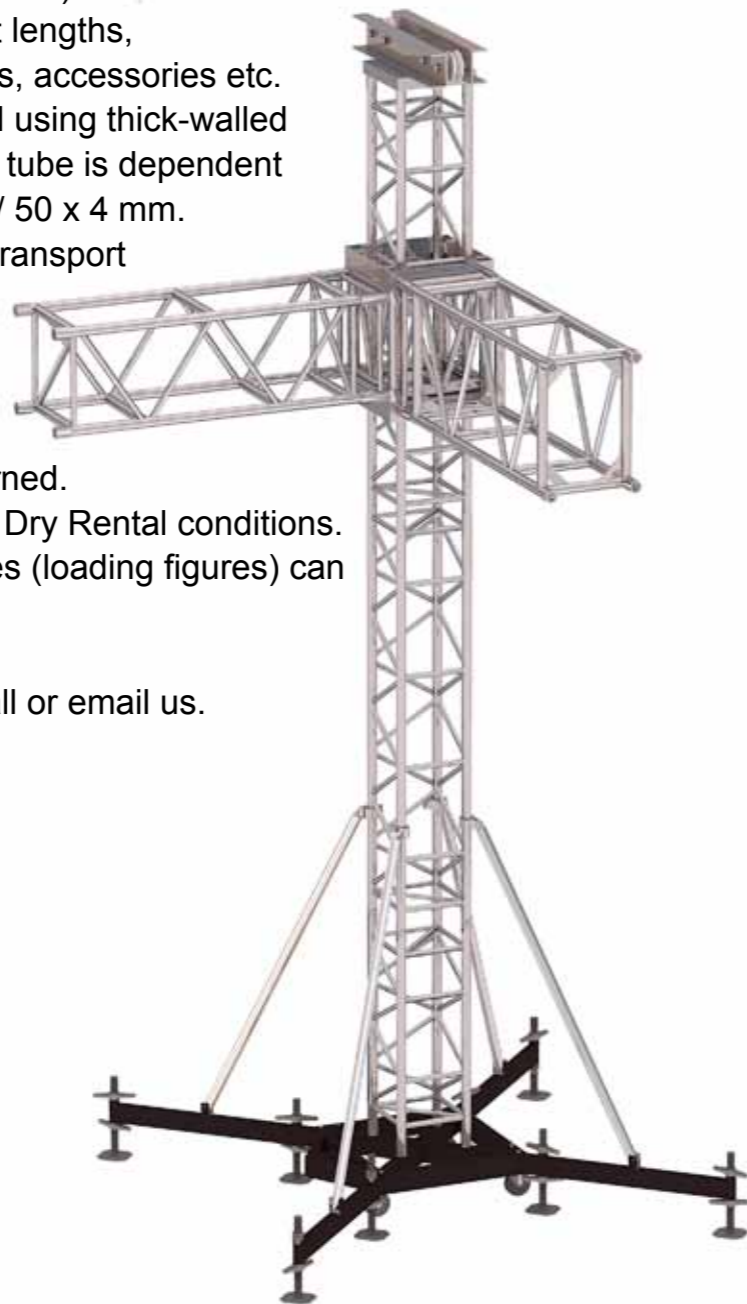

We have anticipated this development and therefore made a decision to make some considerable investments in this area. We have currently included more than 1500 running meters on the P60R and P50SL truss in our rental stock. Plus plenty of box corners, book corners and accessories are now available for rent from us too. The 2 ton tower is also available for rent. We can currently supply 20 complete Towers. Plus we will most probably also add the P100 in 2012.

Interal Rental is aiming to also become one of the key players in the (medium) pre rig area.

We are also one of the bigger rental companies where multi purpose trusses (30 and 40 series) are concerned. We stock large quantities of straight lengths, corner pieces, box and book corners, accessories etc. All our rental products are produced using thick-walled tubes, whereby the thickness of the tube is dependent on the type of truss: 48 x 3 / 50 x 3 / 50 x 4 mm.

Almost everything is positioned on transport dollies. We generally always organise the transport ourselves, which means we are very flexible where delivery at any specifically required time and location is concerned.

Interal tc's rentals are based on the Dry Rental conditions. Our TÜV certificates and Load tables (loading figures) can be downloaded from our website.

Would you like to find out more? Call or email us.

www.interal.nl
info@interal.nl
+31 (0)478 542 018