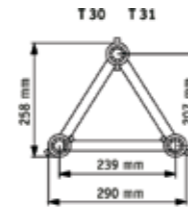

Our stock

Protruss T 31 (triangle 30)

Tube 48 x 3 / brace 16 x 2
All standard straight / corners / special corners
Adaptors and connection