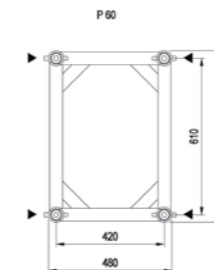

Tube 48 x 3 / brace 16 x 2

InterTruss FS 34D

Tube 50 x 3 / 20 x 2
 All standard straight / corners / special corners
 Adaptors and connections

Protruss S41 (square 40)

Tube 48 x 3 / 20 x 2
 All standard straight / corners / special corners
 Adaptors and connections

Protruss P50 L (square 50)

Tube 50 x 4 / 30 x 3
 Two sides diagonal / two sides ladder
 All standard straight / boxcorners
 Adaptors and connections
 Coated black

Protruss P60 R

Tube 50 x 4 / 30 x 3
 Two sides diagonal / two sides ladder
 All standard straight / corners
 Adaptors and connections
 Coated black