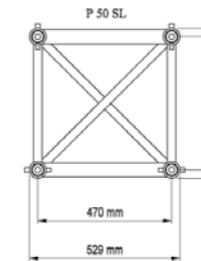

Tube 48 x 3 / brace 16 x 2

InterTruss FS 34D

Tube 50 x 3 / 20 x 2
 All standard straight / corners / special corners
 Adaptors and connections

Protruss S41 (square 40)

Tube 48 x 3 / 20 x 2
 All standard straight / corners / special corners
 Adaptors and connections

Protruss P50 L (square 50)

Tube 50 x 4 / 30 x 3
 Two sides diagonal / two sides ladder
 All standard straight / boxcorners
 Adaptors and connections
 Coated black

Protruss P60 R

Tube 50 x 4 / 30 x 3
 Two sides diagonal / two sides ladder
 All standard straight / corners
 Adaptors and connections
 Coated black